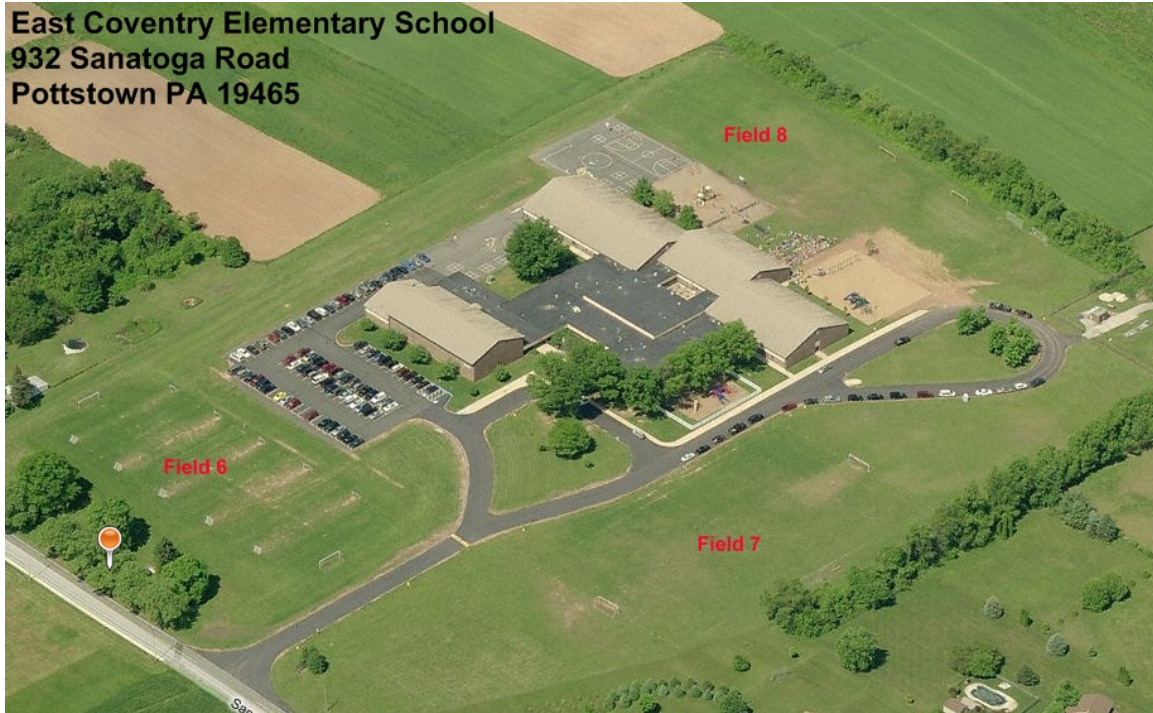

Owen J Roberts High School
981 Ridge Road Pottstown PA 19465

From PA Turnpike take Route 100 north to Route 23.
From Route 422 take Route 100 south to Route 23.

- Field 1 - North Turf 11v11
- Field 2 - South Turf 11v11
- Field 3 - Stadium Turf 11v11
- Field 4 - Pit 8v8
- Field 5 - Middle School 11v11

PLEASE DO NOT PARK ON THE GRASS
(for Turf Fields, only players + coaches are to be on the playing surface)

East Coventry Elementary School
932 Sanatoga Road Pottstown PA 19465

From 422 get off at 724 exit, head east to Sanatoga Road, turn right on Sanatoga.

From Turnpike go north to Route 100 to Route 23, take a right on 23 east. Then take a left onto Ebelhare, Continue on Ebelhare until East Cedarville, take a left on that and then the first right onto Sanatoga.

- Field 6 - East Coventry Front 8v8
- Field 7 - East Coventry Side 11v11
- Field 8 - East Coventry Back 8v8

PLEASE DO NOT PARK ON THE GRASS

Site to Site directions:

OJR to East Coventry

go out north entrance turn right on Cadmus Road, when road comes to a T turn right (still on cadmus). Turn Right on Porters Mill and then a quick left on Ebelhare. Continue on Ebelhare until East Cedarville, take a left on that and then the first right onto Sanatoga.