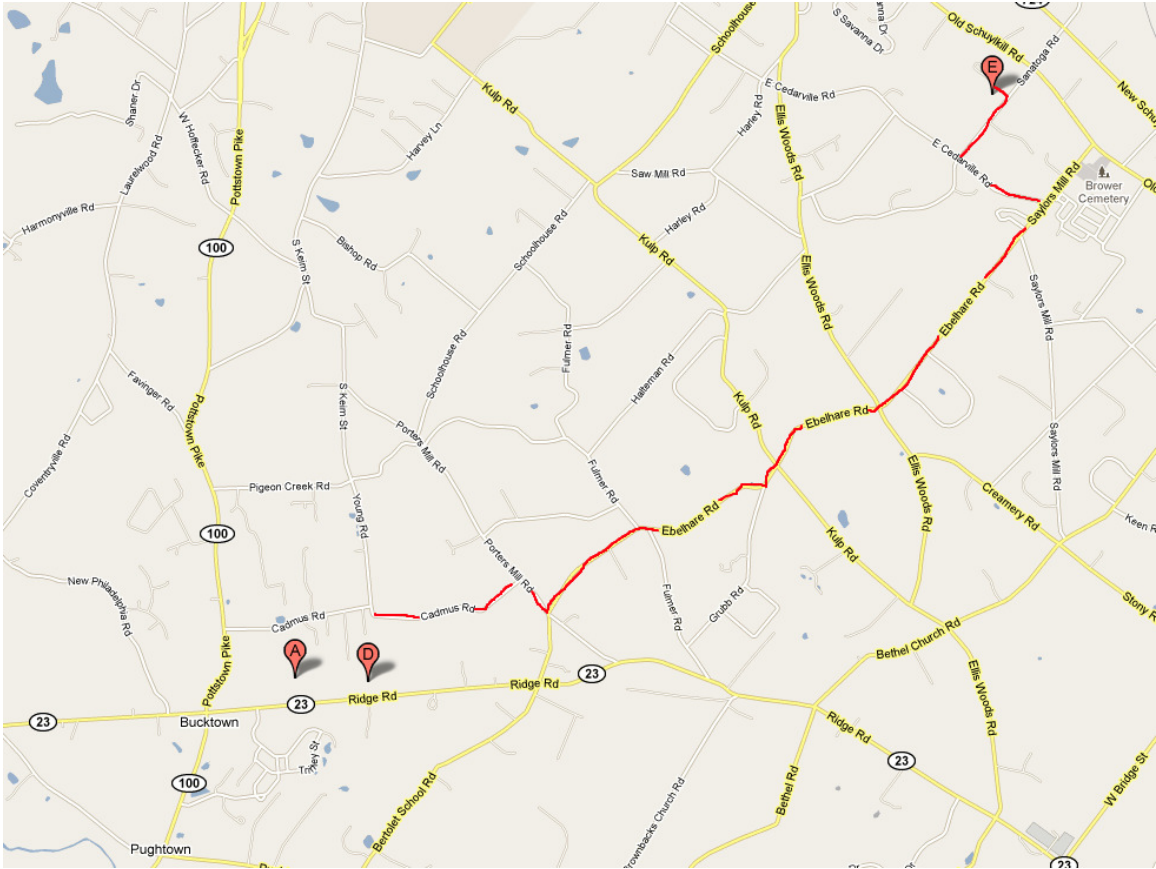

Owen J Roberts High School
981 Ridge Road Pottstown PA 19465

From PA Turnpike take Route 100 north to Route 23.
From Route 422 take Route 100 south to Route 23.

- Field 1 - North Turf 11v11
- Field 2 - South Turf 11v11
- Field 3 - Stadium Turf 11v11
- Field 4 - Pit 8v8
- Field 5 - Middle School 11v11

From Turnpike go north to Route 100 to Route 23, take a right on 23 east. Then take a left onto Ebelhare, Continue on Ebelhare until East Cedarville, take a left on that and then the first right onto Sanatoga.

- Field 6 - East Coventry Front 8v8
- Field 7 - East Coventry Side 11v11
- Field 8 - East Coventry Back 8v8

PLEASE DO NOT PARK ON THE GRASS

Site to Site directions:

OJR to East Coventry

go out north entrance turn right on Cadmus Road, when road comes to a T turn right (still on cadmus). Turn Right on Porters Mill and then a quick left on Ebelhare. Continue on Ebelhare until East Cedarville, take a left on that and then the first right onto Sanatoga.

East Coventry to OJR

take a Right on Sanatoga, and the a left on East Cedarville, and then a right on Ebelhare, continue until Porters Mill. Take right on Porters Mill and then a quick left onto cadmus. Around the turn stay left on cadmus (do not continue down hill on Young Road) school on left hand side.